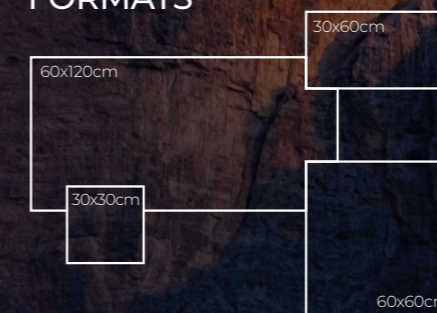

CLOUD

SOLA

STORM

Colors: 3

Thickness: 10 mm, 20 mm

Sizes: 30x30cm / 30x60cm / 60x60cm / 60x120cm / 40x60cm  2cm

Finishes: In & out Surfacetec, Matt, Pavers Grip

THICKNESS

FORMATS

60x60cm Paver  2cm

Square Edge Bullnose 40x60cm  2cm

MONZA
CLOUD

CLOUD 60x60cm

CLOUD 30x60cm 60x60cm

MONZA CLOUD

CLOUD 60x120cm

MONZA
CLOUD

MONZA CLOUD

Square Edge Bullnose

CLOUD

○ FORMATS

- 30x30cm
- 30x60cm
- 60x60cm
- 60x120cm

○ APPLICATIONS

- Interior
- Exterior
- Wall
- Floor
- Light Commercial
- Pool areas