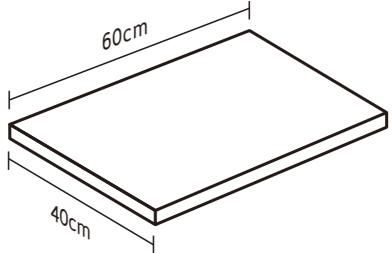

- **FORMATS**
30x30cm
30x60cm
60x60cm
60x120cm

- **APPLICATIONS**
Interior
Exterior
Wall
Floor
Light Commercial
Pool areas

- **SURFACES**
In & out Surfasetec
Matt
Pavers Grip

SOLA

60x60cm Paver 2cm

Please note: tile patterns are random and may not represent exactly as shown in the photo.

MONZA
STORM

STORM 60x120cm

STORM 60x60cm

MONZA
STORM

STORM 60x60cm

MONZA
STORM

STORM 30x30cm 30x60cm

MONZA STORM

Square Edge Bullnose

STORM

○ **FORMATS**

- 30x30cm
- 30x60cm
- 60x60cm
- 60x120cm

○ **APPLICATIONS**

- Interior
- Exterior
- Wall
- Floor
- Light Commercial
- Pool areas

○ **SURFACES**

- In & out Surfacetec
- Matt
- Pavers Grip