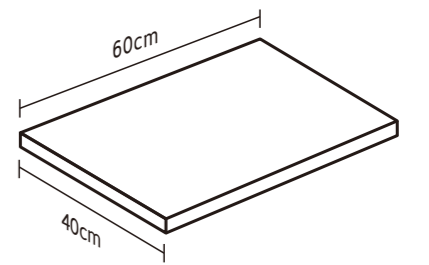

FORMATS

60x60cm Paver  2cm

Square Edge Bullnose 40x60cm  2cm

MONZA
CLOUD

CLOUD 60x60cm

CLOUD 30x60cm 60x60cm

MONZA CLOUD

CLOUD 60x120cm

MONZA
CLOUD

MONZA CLOUD

Square Edge Bullnose

CLOUD

○ FORMATS

- 30x30cm
- 30x60cm
- 60x60cm
- 60x120cm

○ APPLICATIONS

- Interior
- Exterior
- Wall
- Floor
- Light Commercial
- Pool areas