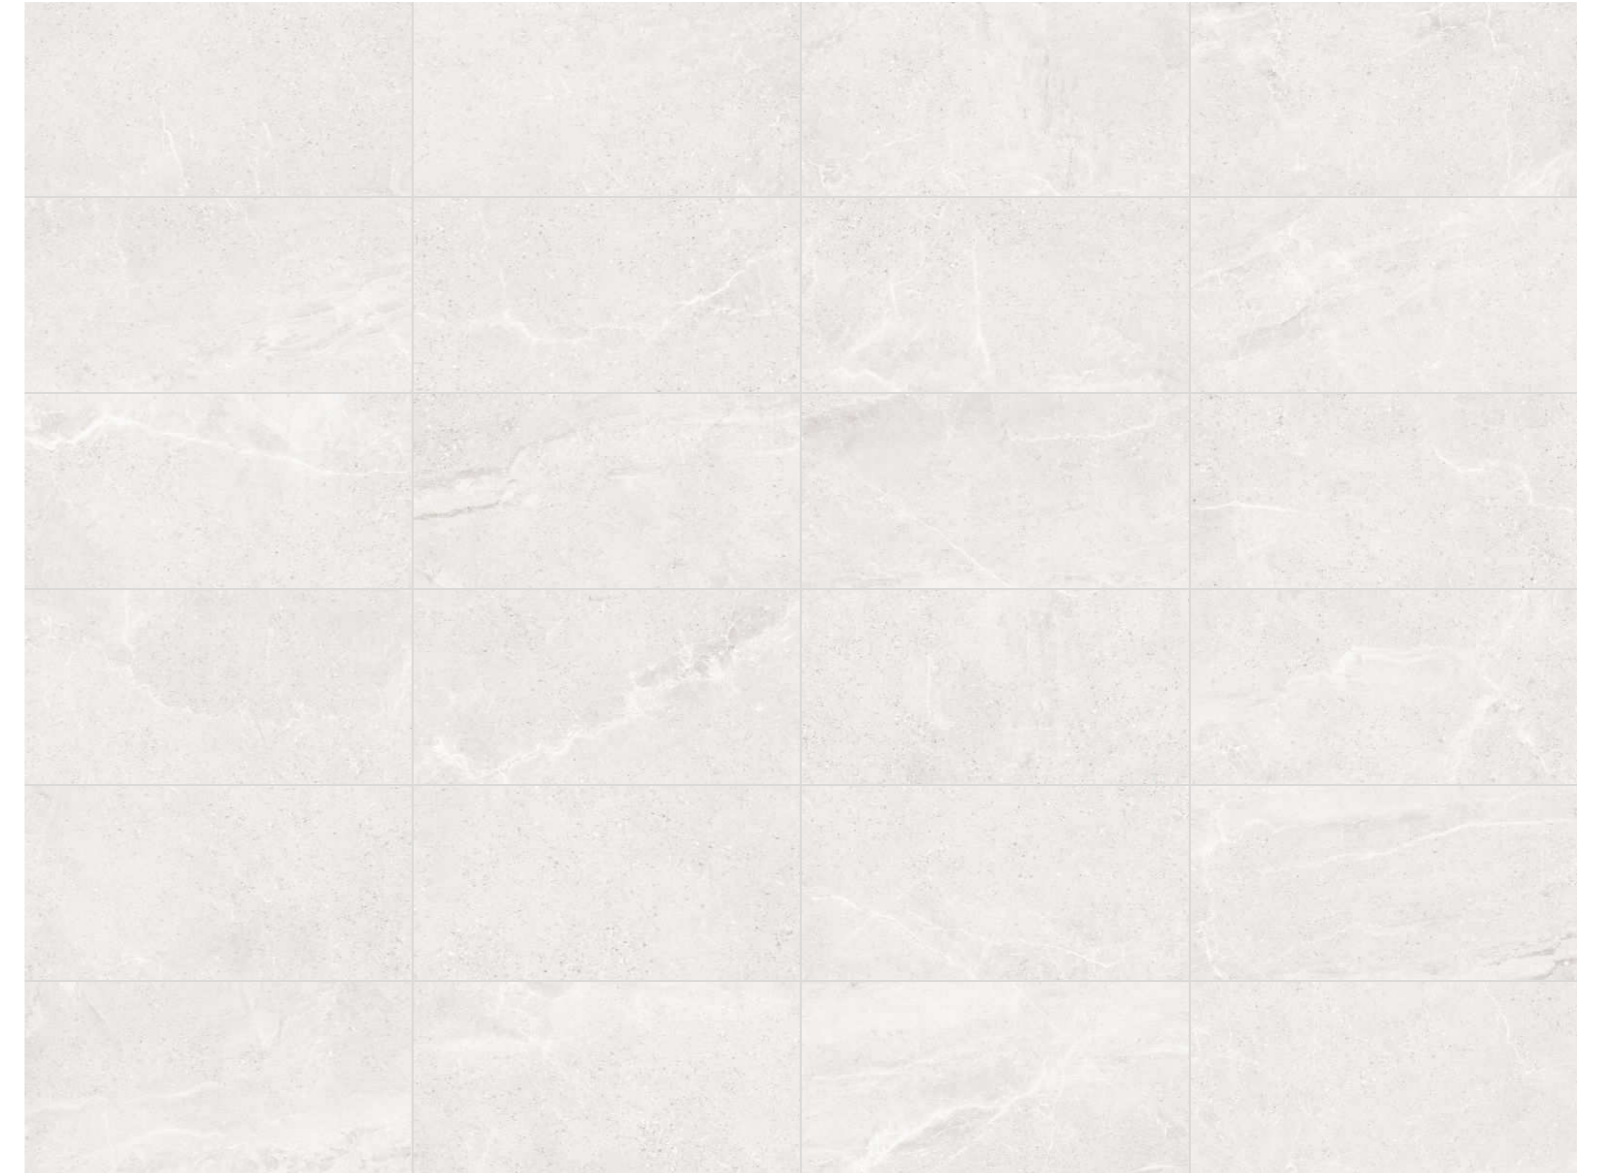

CLOUD

30x60cm

Please note: tile patterns are random and may not represent exactly as shown in the photo.