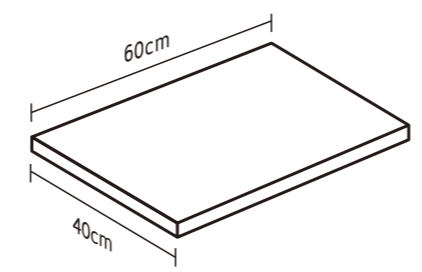

- **FORMATS**
30x30cm
30x60cm
60x60cm
60x120cm

- **APPLICATIONS**
Interior
Exterior
Wall
Floor
Light Commercial
Pool areas

- **SURFACES**
In & out Surfasetec
Matt
Pavers Grip

CLOUD

60x60cm Paver 2cm

Please note: tile patterns are random and may not represent exactly as shown in the photo.

MONZA
SOLA

SOLA 60x120cm

MONZA
SOLA

SOLA 30x60cm

SOLA 60x60cm

MONZA
SOLA

SOLA 30x60cm

SOLA 30x60cm

SOLA 30x30cm

Square Edge Bullnose

MONZA SOLA

SOLA 60x60cm Paver -2cm

SOLA

○ **FORMATS**

- 30x30cm
- 30x60cm
- 60x60cm
- 60x120cm

○ **APPLICATIONS**