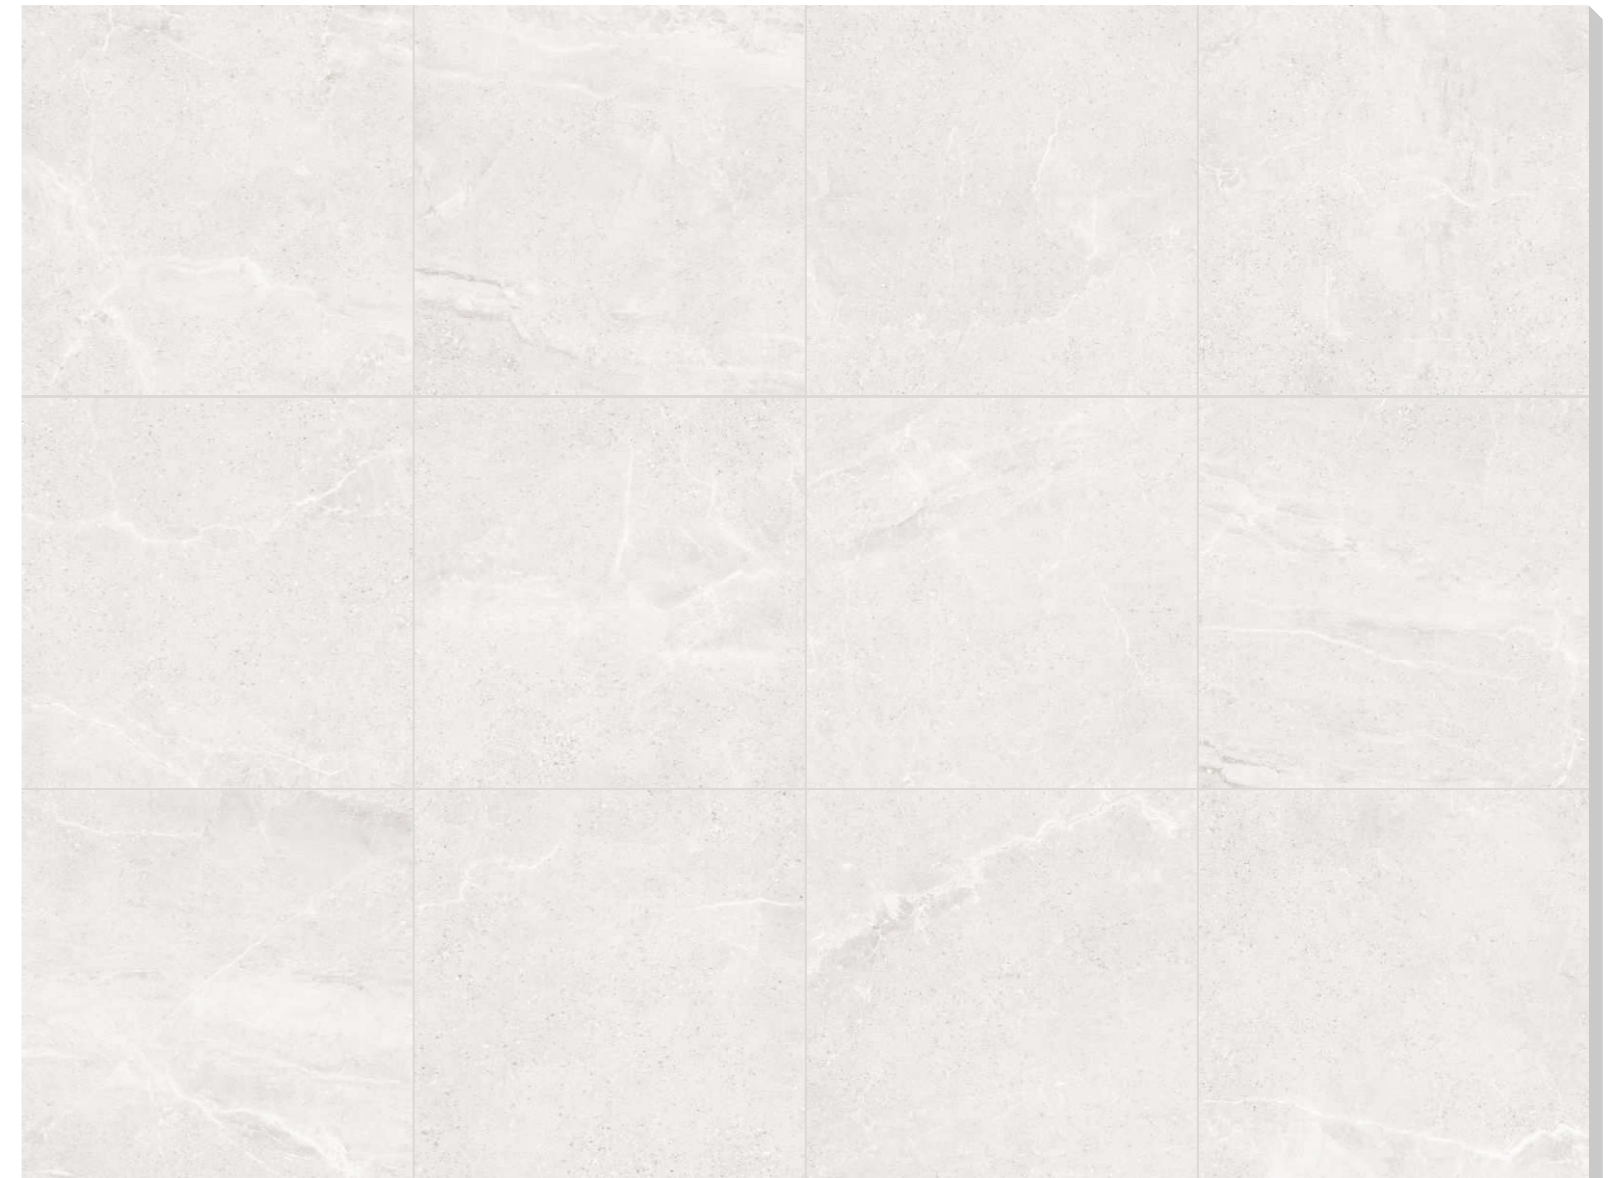

CLOUD

60x60cm Paver 2cm

Please note: tile patterns are random and may not represent exactly as shown in the photo.