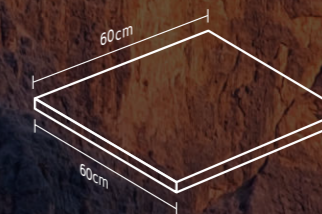

CLOUD

SOLA

STORM

Colors: 3

Thickness: 10 mm, 20 mm

Sizes: 30x30cm / 30x60cm / 60x60cm / 60x120cm / 40x60cm  2cm

Finishes: In & out Surfacetec, Matt, Pavers Grip

THICKNESS

FORMATS

60x60cm Paver  2cm

Square Edge Bullnose 40x60cm  2cm

MONZA
CLOUD

CLOUD 60x60cm

CLOUD 30x60cm 60x60cm

MONZA CLOUD

CLOUD 60x120cm

MONZA
CLOUD

MONZA CLOUD

Square Edge Bullnose

CLOUD

○ FORMATS

- 30x30cm
- 30x60cm
- 60x60cm
- 60x120cm

○ APPLICATIONS

- Interior
- Exterior
- Wall
- Floor
- Light Commercial
- Pool areas