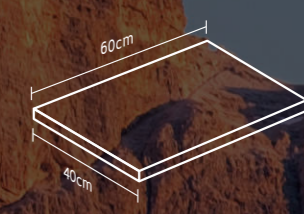

CLOUD

SOLA

STORM

Colors: 3

Thickness: 10 mm, 20 mm

Sizes: 30x30cm / 30x60cm / 60x60cm / 60x120cm / 40x60cm  2cm

Finishes: In & out Surfacetec, Matt, Pavers Grip

THICKNESS

FORMATS

60x60cm Paver  2cm

Square Edge Bullnose 40x60cm  2cm

MONZA
CLOUD

CLOUD 60x60cm

CLOUD 30x60cm 60x60cm

MONZA CLOUD

CLOUD 60x120cm

MONZA
CLOUD

MONZA CLOUD

Square Edge Bullnose

CLOUD

○ FORMATS

- 30x30cm
- 30x60cm
- 60x60cm
- 60x120cm

○ APPLICATIONS

- Interior
- Exterior
- Wall
- Floor
- Light Commercial
- Pool areas