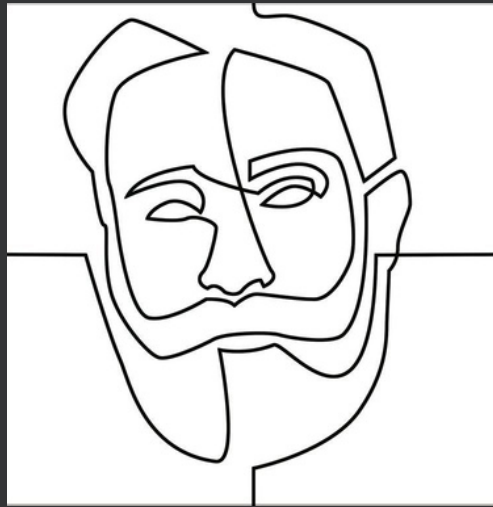

LIFESTYLE DECORATIONS

FACES

DECORATIVE TILE

Faces

The Faces is a quirky and dramatic line art tile perfect for making a style statement. Each tile's pattern connects to the next in this chic modern collection.

Size: 250 x 250mm

Creative Interconnection

Available in an assortment of 35 unique designs, the Faces decorative tile is a flexible, chic, ultra modern tile, sure to elevate any commercial or residential space.