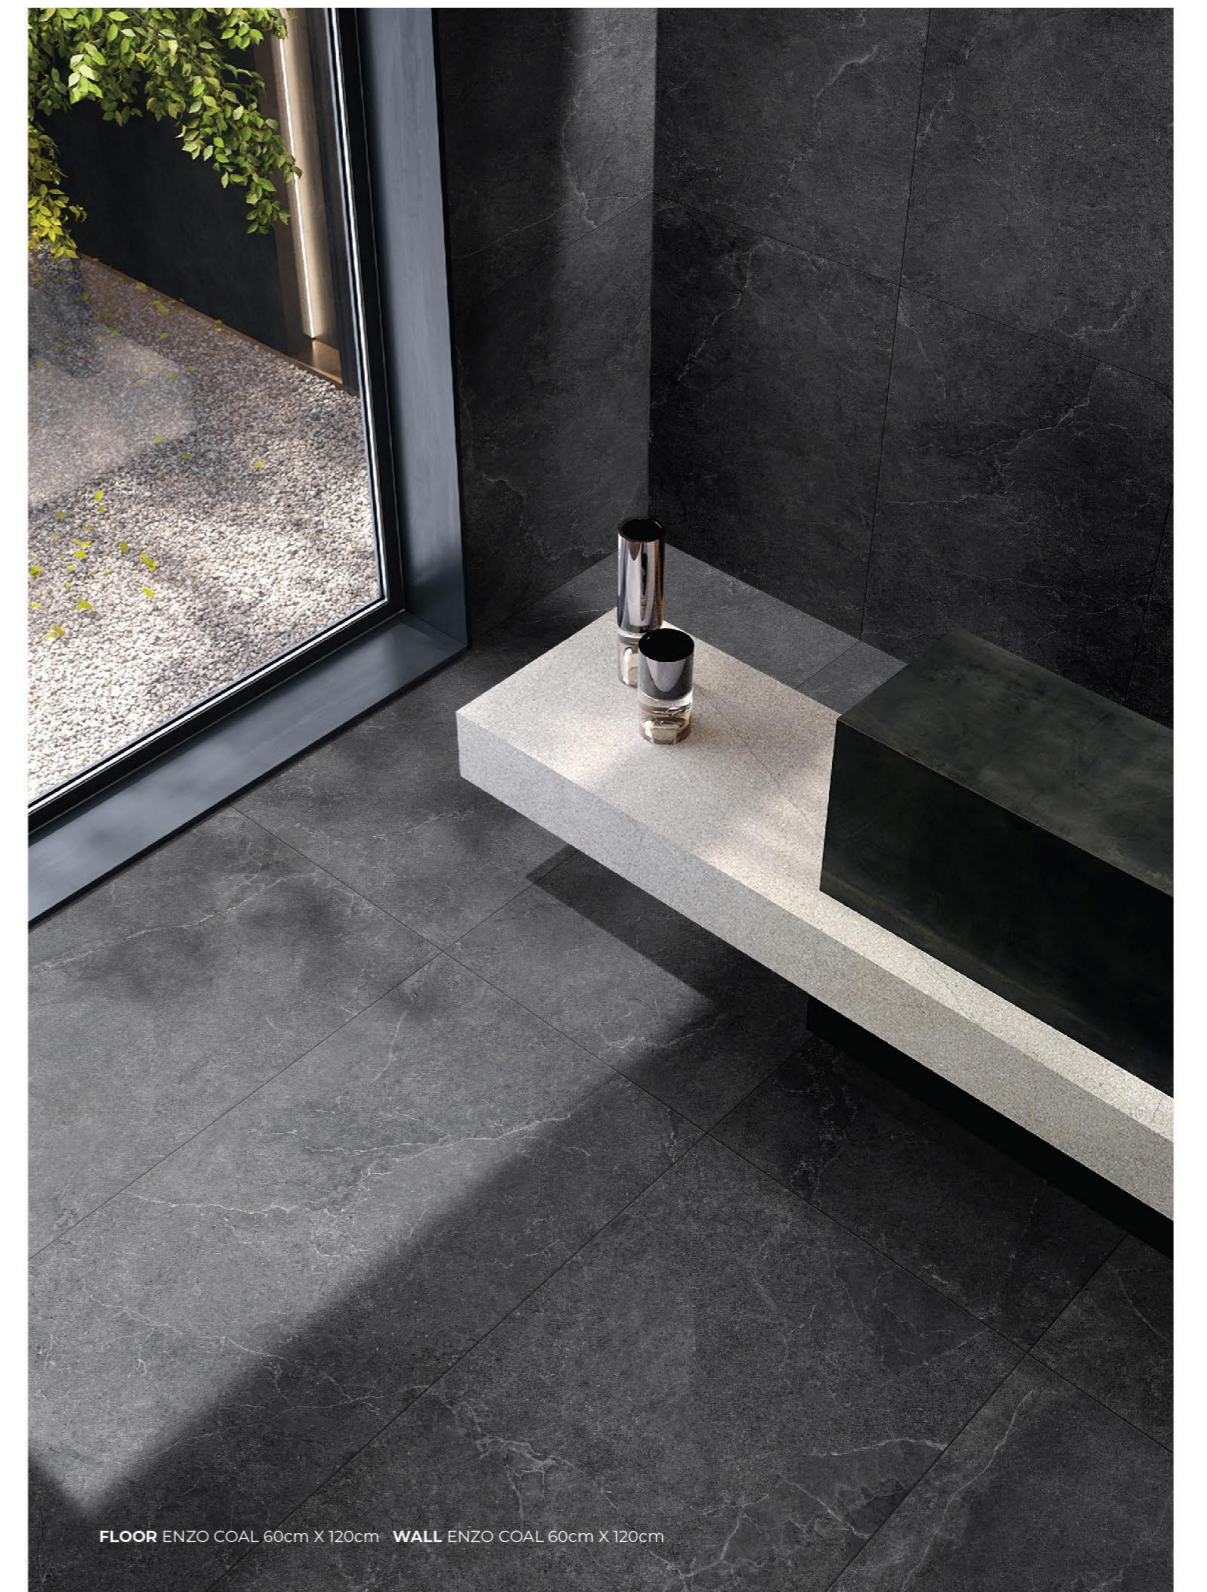

PYRAMID
25 x 2.5CM

“
ENZO
COAL

FORMATS

60x120
60x60
30x60
30x30

SURFACES

Natural
Lappato

APPLICATIONS

Interior
Exterior
Wall
Floor
Residential
Commercial

“
12
TWELVE
RANDOM FACES
60cm x120cm

FLOOR ENZO COAL 60cm X 120cm WALL ENZO COAL 60cm X 120cm + ENZO COAL ARROW 31.4cm X 29.7cm

ENZO COAL

Enzo Coal tickles your design sense with its sensuous and chic cimmerician tone. With a plethora of trendy design possibilities to match, Enzo Coal is the perfect choice for those with refined taste and treasures sophistication.