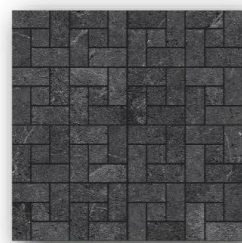

WALL ENZO CINDER 30cm X 60cm + ENZO CINDER WINDMILL 30cm X 30cm

ENZO COAL

PD36119
30 x 60CM | 12" x 24" ▲
PD126119
60 x 120CM | 24" x 48" ▲
PD6119
60 x 60CM | 24" x 24" ▼

WINDMILL
30 x 30CM

ARROW
31.4 x 29.7CM