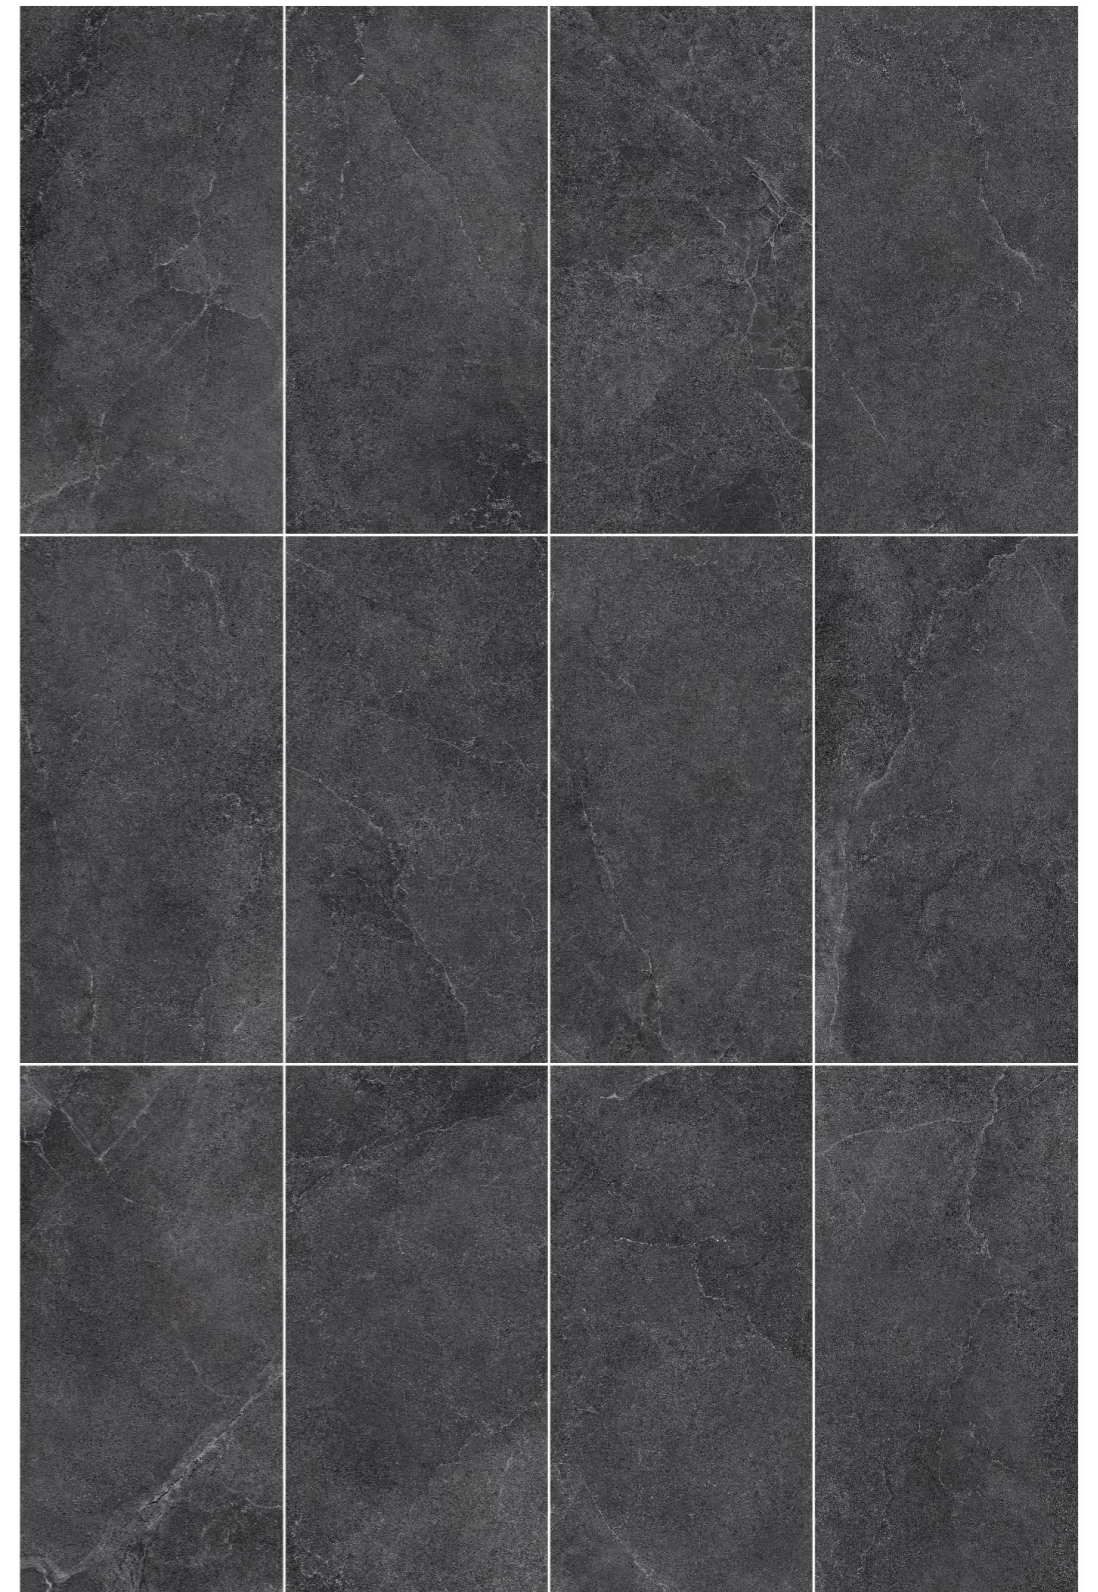

PYRAMID
25 x 2.5CM

“
ENZO
COAL

FORMATS

60x120
60x60
30x60
30x30

SURFACES

Natural
Lappato

APPLICATIONS

Interior
Exterior
Wall
Floor
Residential
Commercial

“
12
TWELVE
RANDOM FACES
60cm x120cm

FLOOR ENZO COAL 60cm X 120cm WALL ENZO COAL 60cm X 120cm + ENZO COAL ARROW 31.4cm X 29.7cm

ENZO COAL

Enzo Coal tickles your design sense with its sensuous and chic cimmerician tone. With a plethora of trendy design possibilities to match, Enzo Coal is the perfect choice for those with refined taste and treasures sophistication.