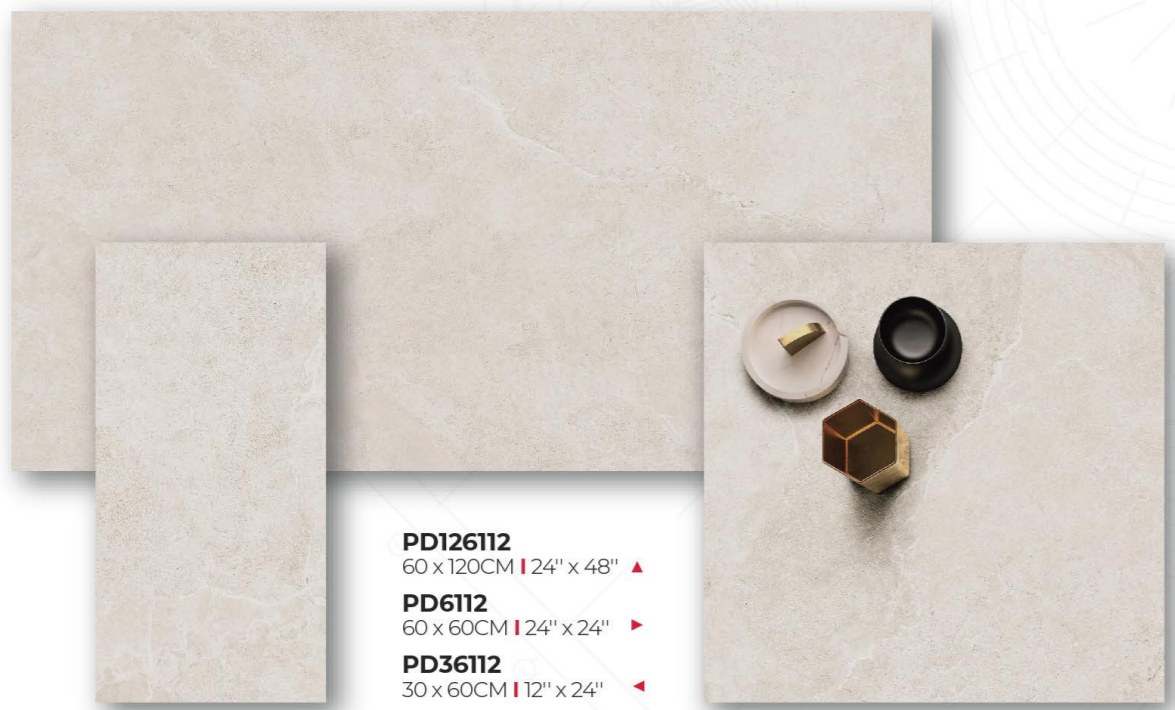

The mantra "less is more" resonates perfectly with Enzo Moon.

FLOOR ENZO MOON 60cm X 60cm + 30cm X 60cm + MOON WINDMILL 30cm X 30cm

FLOOR ENZO MOON 60cm X 120cm

ENZO SAND

PD126112
60 x 120CM | 24" x 48" ▲
PD6112
60 x 60CM | 24" x 24" ▶
PD36112
30 x 60CM | 12" x 24" ◀